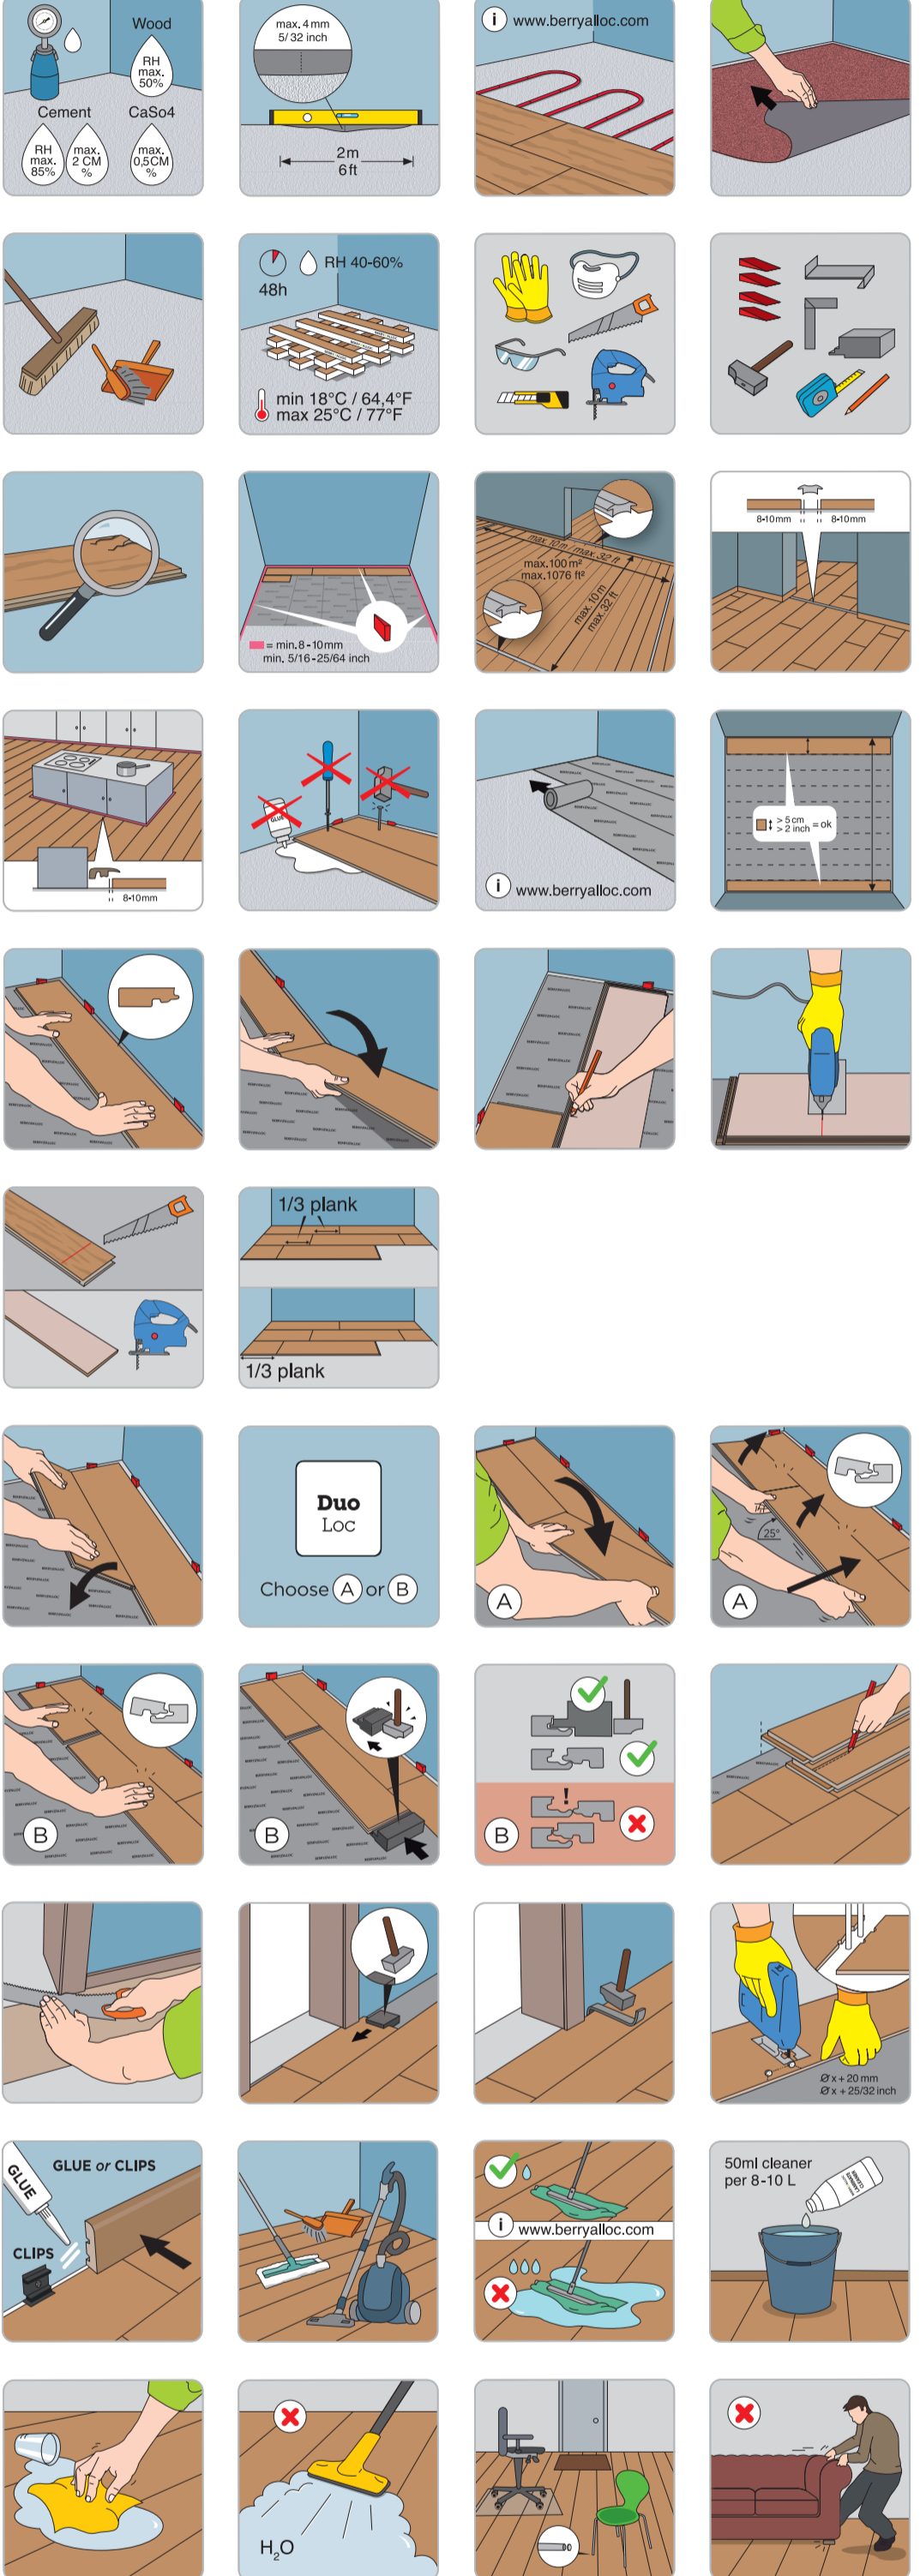

BERRYALLOC®

LAMINATE

Smart 8

Made in **Belgium**

LOOKING FOR MORE INFO?

UNDERLAYS

INSTALLATION

FLOOR HEATING

CARE & MAINTENANCE

WARRANTY

VISIT OUR WEBSITE
WWW.BERRYALLOC.COM